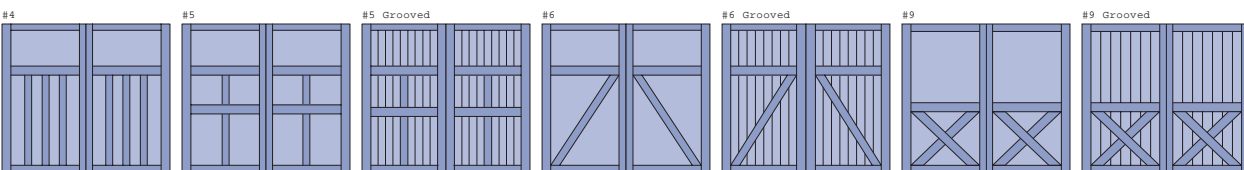

JELD-WEN® CARRIAGE HOUSE COLLECTION

Amarr®

The beauty of timeless designs. Witness it with the JELD-WEN Carriage House Collection. Handsome carriage house doors in an abundance of design options, made with resilient wood composite materials. Get the strength of steel and the durability and appearance of real wood. Low maintenance with no rusting, plus it resists cracks and shrinkage. Just a classic American carriage house look and years of hassle-free performance. It's a beautiful thing.

DESIGNS