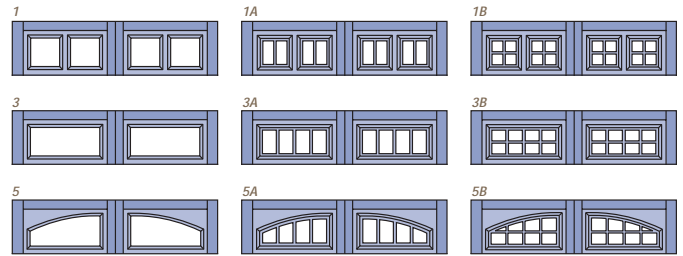

JELD-WEN® composite doors are primed and require painting or staining on all six sides. Instructions for painting and staining are available on amarr.com.

Specifications

	JELD-WEN® CARRIAGE HOUSE
PANEL DESIGNS	
Carriage House	7 Designs
DECORATIVE WINDOW OPTIONS	•
CONSTRUCTION	
Wood Composite + Insulation + Wood Composite	•
DOOR THICKNESS	1 5/8" (4.1cm)
POLYSTYRENE INSULATION	•
R-VALUE/U-FACTOR	7.98/0.13
BOTTOM WEATHERSEAL	•
WINDOW GLASS OPTION	
1/8" (0.32) Tempered Double Strength	•
DECORATIVE HARDWARE OPTIONS	•
WIND LOAD¹ AVAILABLE	•
SECTION WARRANTY²	5 Years
HARDWARE²	3 Years

Options

WINDOW OPTIONS

WINDOW OPTIONS AVAILABLE FOR CARRIAGE HOUSE DOOR DESIGNS. PLEASE REFER TO THE AMARR STYLE GUIDE FOR DOOR DESIGN AND WINDOW COMBINATIONS.

DECORATIVE HARDWARE

24" STRAP HINGE WITH STUDS